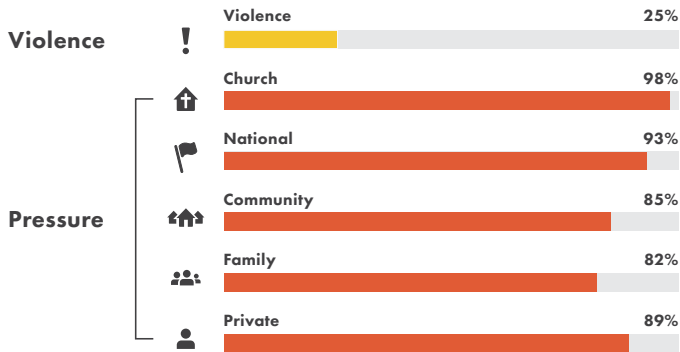

12

Saudi Arabia

Region	Middle East
Source of Persecution	Islamic Oppression
Population	32,743,000
Christians	1,406,000
Main Religion	Islam
Leader	King Salman bin Abdulaziz al-Saud
Score	79/100

Birthplace Of Islam

Saudi Arabia is home to Mecca, the birthplace of Islam. The only church buildings in the country are in ruins and there is no religious freedom. Converting to Christianity is the biggest sin a Muslim can commit. It is punishable by death. There is high pressure from the family, with new believers risking honour killings if their faith is discovered.

Prayer Points

- Pray Christians in Saudi Arabia can grow in their faith through Christian websites and TV programs.
- Pray for believers to find ways to share Jesus with their family members.
- Pray for God to help His children stay faithful to Him, even in a nation where it is so difficult to follow Him.