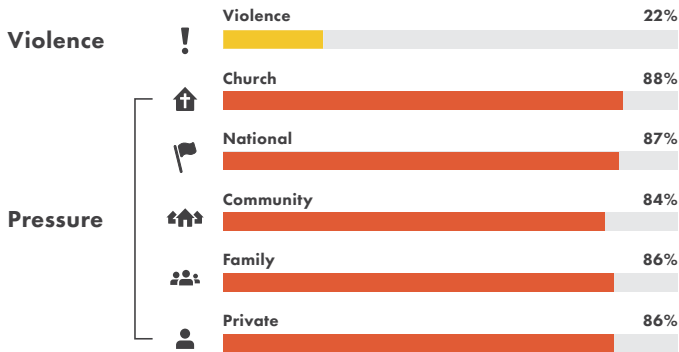

<b>Region</b>	Middle East
<b>Source of Persecution</b>	Islamic Oppression
<b>Population</b>	18,907,000
<b>Christians</b>	794,000
<b>Main Religion</b>	Islam
<b>Leader</b>	President Bashar al-Assad
<b>Score</b>	76/100

## Half The Christian Population Have Fled

The Church in Syria has been around since the times of the New Testament. Christians today live in the midst of a complex civil war. Violence and persecution can come from extremist groups and families of Christian converts. Since 2011, over half of the Christian population have fled the country.

## Prayer Points

- Pray for God to restore peace as the people have suffered so much from the war.
- Pray for God to continue to provide for the many displaced people and refugees from Syria.
- Pray for the church to remain encouraged and strengthened to stay and share the gospel with others.