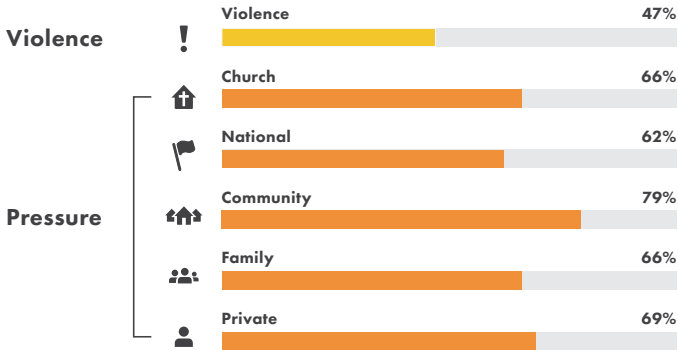

Myanmar

Region	Asia
Source of Persecution	Religious Nationalism
Population	54,836,000
Christians	4,369,000
Main Religion	Buddhism
Leader	President Htin Kyaw
Score	65/100

War And Religion

Myanmar is in the midst of the world's longest-running civil war (1948-present). Christians are targeted by Buddhist extremists and the military. More than 100,000 Christians live in Internally Displaced Person camps and are denied access to aid, food, water and medicine. Buddhist monks even raid churches and build shrines inside.

Prayer Points

- Pray for Christians to be able to help rebuild the country and see an end to the civil war.
- Pray for the church to reach Buddhists with the gospel whilst conversion is still allowed.
- Pray for the church to help suffering Muslim Rohingya's and bring them to Christ.