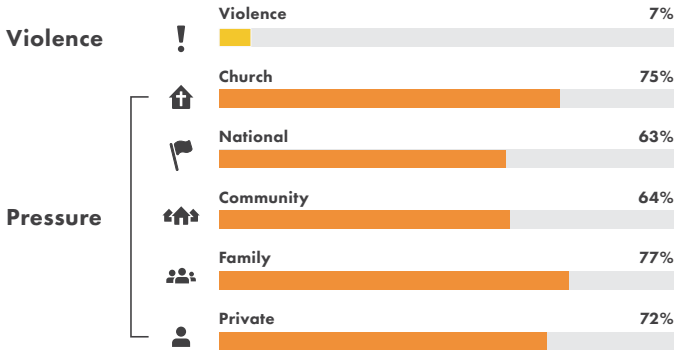

36

Palestinian Territories

Region	Middle East
Source of Persecution	Islamic Oppression
Population	4,928,000
Christians	67,700
Main Religion	Islam
Leader	President Mahmoud Abbas
Score	60/100

The Middle Of Conflict

The ongoing Israeli-Palestinian conflict causes many challenges. Christians face restrictions from the Israeli side, while their faith makes them a minority in the Palestinian community. The influence of radical Islam is growing. The Christian population is shrinking as more Christians travel to find better prospects in other countries.

Prayer Points

- Pray for the war to end and that conflicting parties will start to work for peace in the Middle East.
- Pray for believers to be ambassadors for Christ and to share the gospel with Muslims.
- Pray that believers will live out their faith despite the increasing pressure they face.