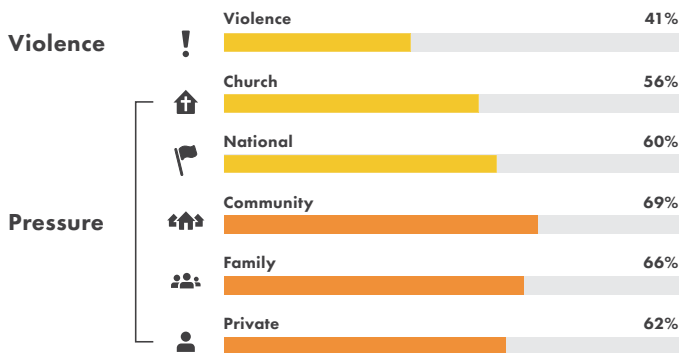

Indonesia

Region	Asia
Source of Persecution	Islamic Oppression
Population	263,510,000
Christians	31,925,000
Main Religion	Islam
Leader	President Joko Widodo
Score	59/100

No Guarantee Of Safety

Indonesia has the largest population of Muslims in the world. Many church buildings have been closed down. The law states that a church can only operate if they have at least 90 members, the consent of 60 non-Christian neighbours and the approval of the regency chief. Even then, they are not guaranteed approval or protection.

Prayer Points

- Pray for religious tolerance in the wake of increasing Islamic extremism.
- Pray for converts to reach Muslims for Christ.
- Pray for Christian children who face discrimination in schools. Pray that they can trust God for their future.